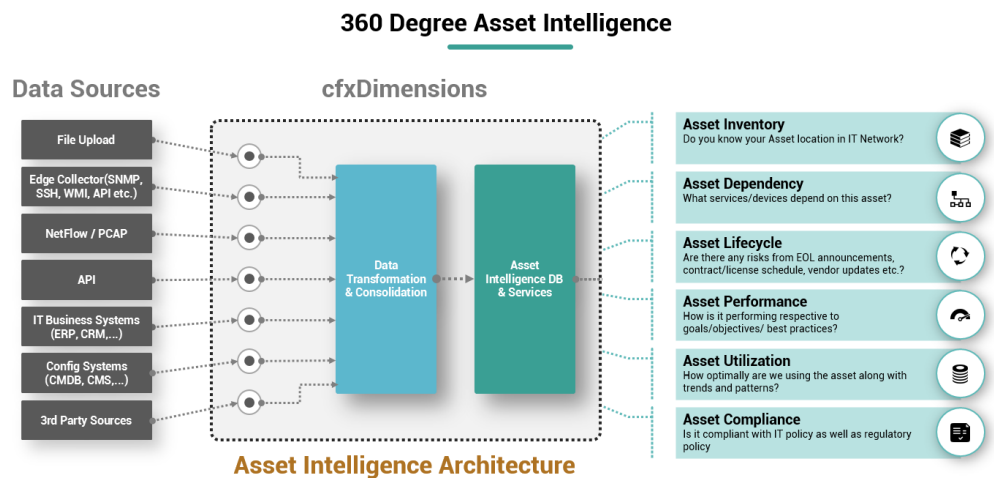

Real Time Asset Intelligence & Analytics

With an ever-changing IT asset landscape, IT environments have become more complex and dynamic. Paradigm shifts like software defined networks/datacenters, multi-cloud, 5G, consumption based models etc. are requiring enterprises to gain deep visibility into all IT assets, identify and manage risks, plan and strategize migration and consolidation projects - built upon real-time asset intelligence & analytics capabilities.

- Real-time visibility into IT assets
- Asset dependencies and relationships
- What assets are at risk from lifecycle events?
- Understand assets usage and capacity
- Where are my cost optimization opportunities?

CloudFabrix Digital Intelligence AIOps platform, cfxDimensions, provides real-time IT asset visibility, utilization and dependencies, along with key insights about upcoming lifecycle events (like end of sale/support/life), supportability risks due to missing or out-of-contract assets, identify non-compliant assets and measure/track enterprise specific plan of record or compliance policies. This enables IT organizations to not only optimize their existing IT environments, but also effectively plan, track and implement digital transformation initiatives like network refresh with SDN, datacenter consolidation, move to multi-vendor infrastructure etc.

Gain full IT asset visibility, minimize supportability risks, identify cost saving opportunities and enable transformation initiatives

cfxDimensions leverages powerful agent-less enterprise discovery, dependency mapping, hardware and software asset inventory, lifecycle analytics, vendor API integrations, data ingestion and machine learning capabilities to provide real-time and holistic 360-degree asset intelligence. cfxDimensions leverages integrations with over 100 data sources to deliver critical insights across asset lifecycle, utilization and spend using out of the box easy-to-understand dashboards.